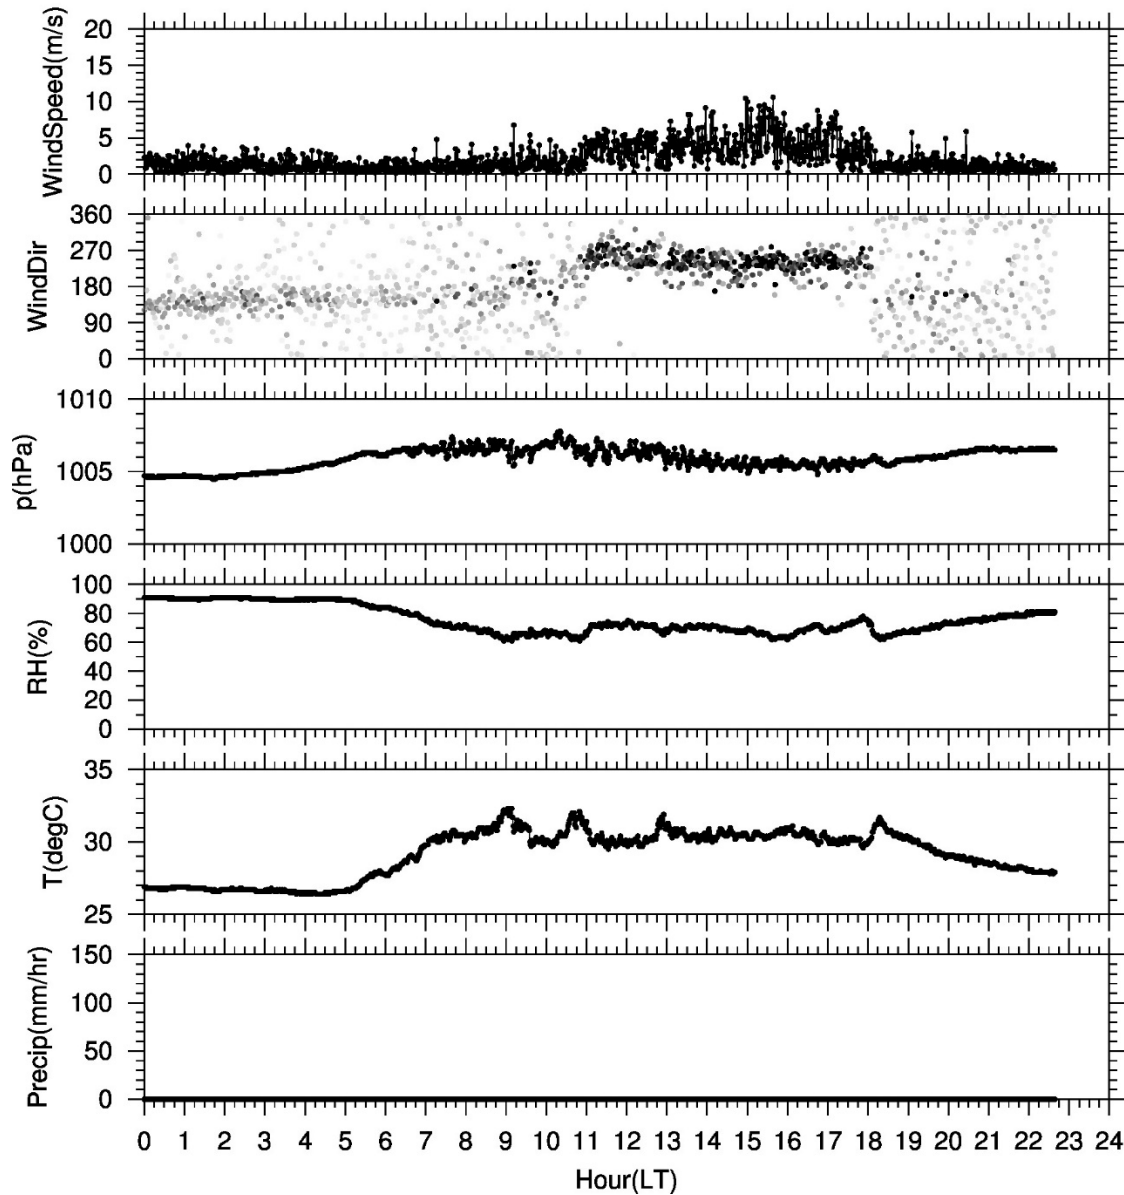

Meteorological parameters

chiba 20210803

Skyradiometer aerosol data

Simulation by MAGINGAR (on Himawari monitor)