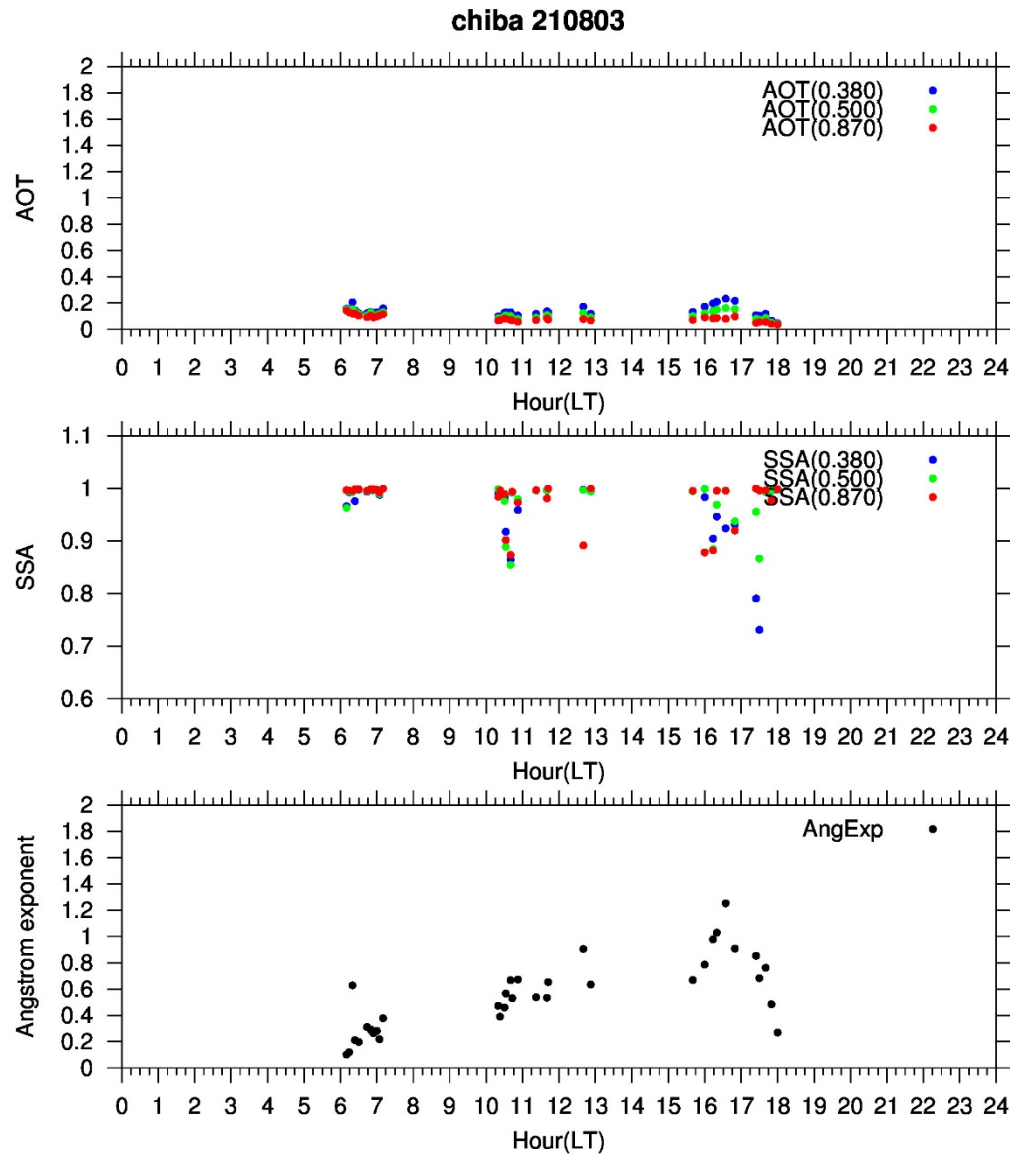

Meteorological parameters

chiba 20210803

Skyradiometer aerosol data

Simulation by MAGINGAR (on Himawari monitor)